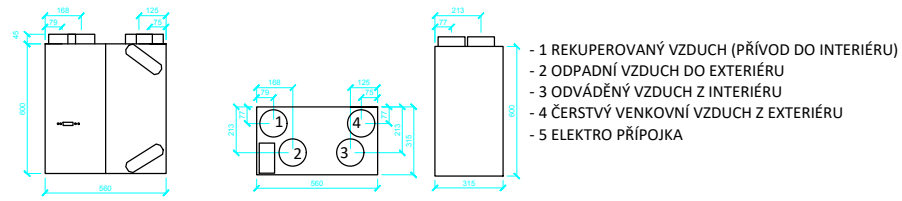

REKUPERAČNÍ JEDNOTKY CWL EXCELLENT

CWL 180 Excellent 4/0 R

CWL 180 Excellent 4/0 L

CWL-F-150 Excellent (POHLED SHORA)

CWL-300/400 Excellent 4/0 R

CWL-300/400 Excellent 4/0 L

CWL-F-300 Excellent (POHLED SHORA)

CWL-300/400 Excellent 2/2 R

CWL-300/400 Excellent 2/2 L

CWL-T-300 Excellent 4/0 L

CWL-300/400 Excellent 3/1 R
(pouze pro CWL-400 Excellent)

CWL-300/400 Excellent 3/1 L
(pouze pro CWL-400 Excellent)

ROZDĚLOVAČE