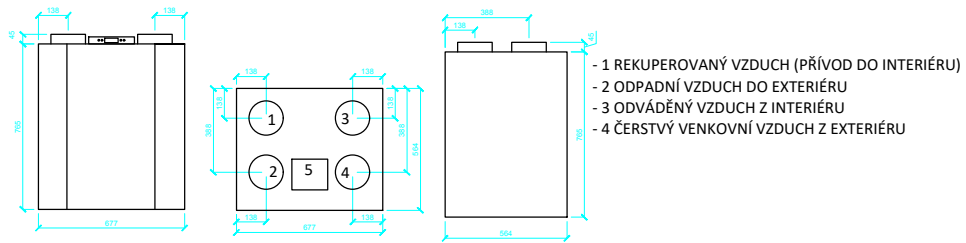

REKUPERAČNÍ JEDNOTKY CWL EXCELLENT

CWL 180 Excellent 4/0 R

CWL 180 Excellent 4/0 L

CWL-F-150 Excellent (POHLED SHORA)

CWL-300/400 Excellent 4/0 R

CWL-300/400 Excellent 4/0 L

CWL-F-300 Excellent (POHLED SHORA)

CWL-300/400 Excellent 2/2 R

CWL-300/400 Excellent 2/2 L

CWL-T-300 Excellent 4/0 L

CWL-300/400 Excellent 3/1 R
(pouze pro CWL-400 Excellent)

CWL-300/400 Excellent 3/1 L
(pouze pro CWL-400 Excellent)

ROZDĚLOVAČE