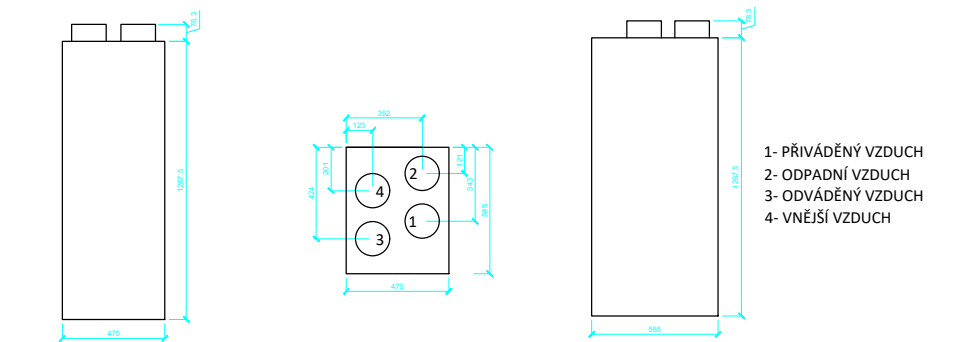

REKUPERAČNÍ JEDNOTKY CWL EXCELLENT

CWL 180 Excellent 4/0 R

CWL 180 Excellent 4/0 L

CWL-F-150 Excellent (POHLED SHORA)

CWL-300/400 Excellent 4/0 R

CWL-300/400 Excellent 4/0 L

CWL-F-300 Excellent (POHLED SHORA)

CWL-300/400 Excellent 2/2 R

CWL-300/400 Excellent 2/2 L

CWL-T-300 Excellent 4/0 L

CWL-300/400 Excellent 3/1 R
(pouze pro CWL-400 Excellent)

CWL-300/400 Excellent 3/1 L
(pouze pro CWL-400 Excellent)

ROZDĚLOVAČE