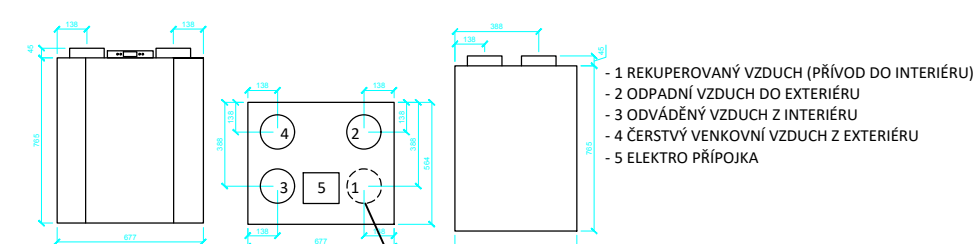

REKUPERAČNÍ JEDNOTKY CWL EXCELLENT

CWL 180 Excellent 4/0 R

CWL 180 Excellent 4/0 L

CWL-F-150 Excellent (POHLED SHORA)

CWL-300/400 Excellent 4/0 R

CWL-300/400 Excellent 4/0 L

CWL-F-300 Excellent (POHLED SHORA)

CWL-300/400 Excellent 2/2 R

CWL-300/400 Excellent 2/2 L

CWL-T-300 Excellent 4/0 L

CWL-300/400 Excellent 3/1 R
(pouze pro CWL-400 Excellent)

CWL-300/400 Excellent 3/1 L
(pouze pro CWL-400 Excellent)

ROZDĚLOVAČE