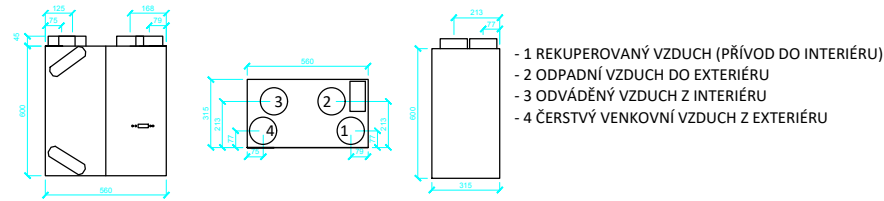

REKUPERAČNÍ JEDNOTKY CWL EXCELLENT

CWL 180 Excellent 4/0 R

CWL 180 Excellent 4/0 L

CWL-F-150 Excellent (POHLED SHORA)

CWL-300/400 Excellent 4/0 R

CWL-300/400 Excellent 4/0 L

CWL-F-300 Excellent (POHLED SHORA)

CWL-300/400 Excellent 2/2 R

CWL-300/400 Excellent 2/2 L

CWL-T-300 Excellent 4/0 L

CWL-300/400 Excellent 3/1 R
(pouze pro CWL-400 Excellent)

CWL-300/400 Excellent 3/1 L
(pouze pro CWL-400 Excellent)

ROZDĚLOVAČE