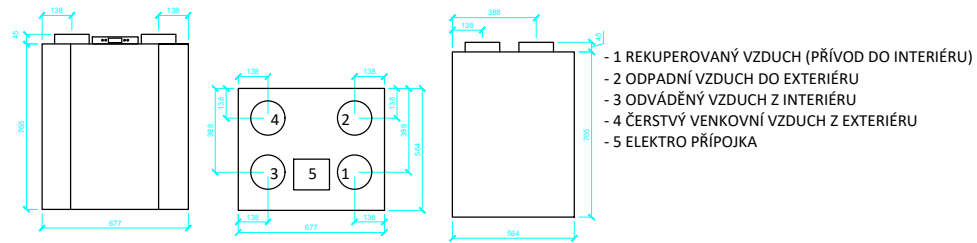

REKUPERAČNÍ JEDNOTKY CWL EXCELLENT

CWL 180 Excellent 4/0 R

CWL 180 Excellent 4/0 L

CWL-F-150 Excellent (POHLED SHORA)

CWL-300/400 Excellent 4/0 R

CWL-300/400 Excellent 4/0 L

CWL-F-300 Excellent (POHLED SHORA)

CWL-300/400 Excellent 2/2 R

CWL-300/400 Excellent 2/2 L

CWL-T-300 Excellent 4/0 L

CWL-300/400 Excellent 3/1 R
(pouze pro CWL-400 Excellent)

CWL-300/400 Excellent 3/1 L
(pouze pro CWL-400 Excellent)

ROZDĚLOVAČE