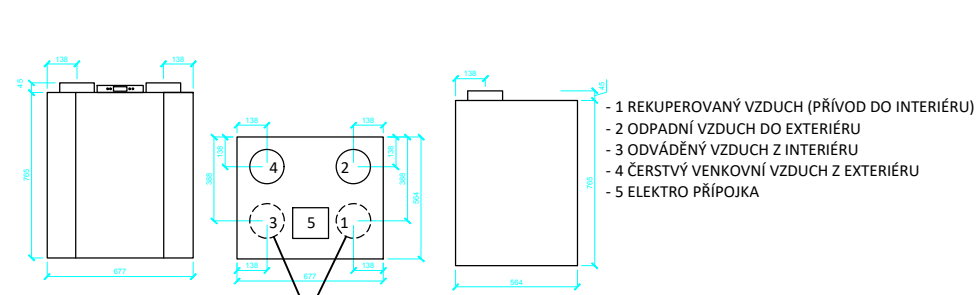

REKUPERAČNÍ JEDNOTKY CWL EXCELLENT

CWL 180 Excellent 4/0 R

CWL 180 Excellent 4/0 L

CWL-F-150 Excellent (POHLED SHORA)

CWL-300/400 Excellent 4/0 R

CWL-300/400 Excellent 4/0 L

CWL-F-300 Excellent (POHLED SHORA)

CWL-300/400 Excellent 2/2 R

CWL-300/400 Excellent 2/2 L

CWL-T-300 Excellent 4/0 L

CWL-300/400 Excellent 3/1 R
(pouze pro CWL-400 Excellent)

CWL-300/400 Excellent 3/1 L
(pouze pro CWL-400 Excellent)

ROZDĚLOVAČE