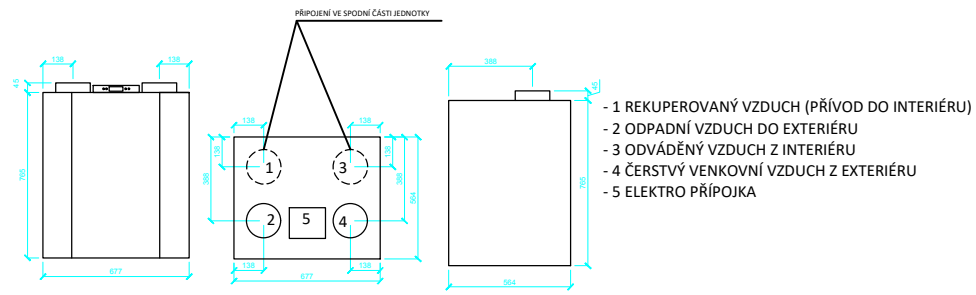

REKUPERAČNÍ JEDNOTKY CWL EXCELLENT

CWL 180 Excellent 4/0 R

CWL 180 Excellent 4/0 L

CWL-F-150 Excellent (POHLED SHORA)

CWL-300/400 Excellent 4/0 R

CWL-300/400 Excellent 4/0 L

CWL-F-300 Excellent (POHLED SHORA)

CWL-300/400 Excellent 2/2 R

CWL-300/400 Excellent 2/2 L

CWL-T-300 Excellent 4/0 L

CWL-300/400 Excellent 3/1 R
(pouze pro CWL-400 Excellent)

CWL-300/400 Excellent 3/1 L
(pouze pro CWL-400 Excellent)

ROZDĚLOVAČE