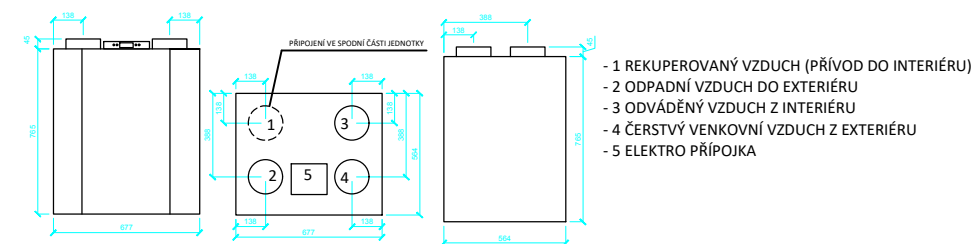

REKUPERAČNÍ JEDNOTKY CWL EXCELLENT

CWL 180 Excellent 4/0 R

CWL 180 Excellent 4/0 L

CWL-F-150 Excellent (POHLED SHORA)

CWL-300/400 Excellent 4/0 R

CWL-300/400 Excellent 4/0 L

CWL-F-300 Excellent (POHLED SHORA)

CWL-300/400 Excellent 2/2 R

CWL-300/400 Excellent 2/2 L

CWL-T-300 Excellent 4/0 L

CWL-300/400 Excellent 3/1 R
(pouze pro CWL-400 Excellent)

CWL-300/400 Excellent 3/1 L
(pouze pro CWL-400 Excellent)

ROZDĚLOVAČE